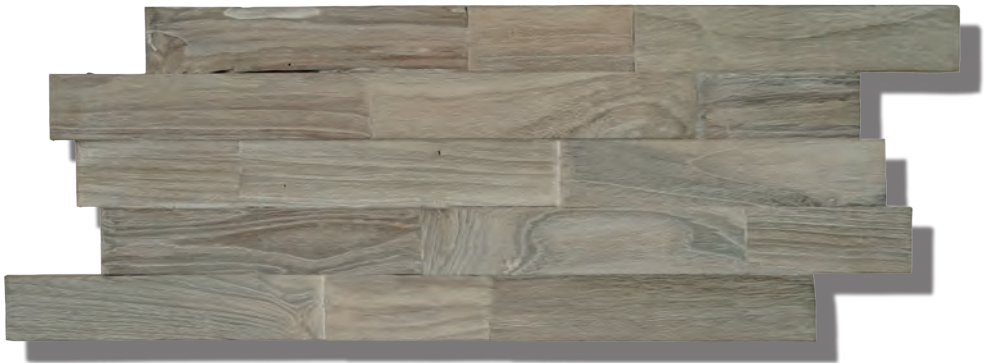

TECK FSC®

Ref. No.: DA52050N

Décor: **NATURE**

Essence: Teck

Format: 500 x 200 x 10-20 mm

Packing: 10 panels = 1 m²

Connection: Interlock profile

TECK FSC®