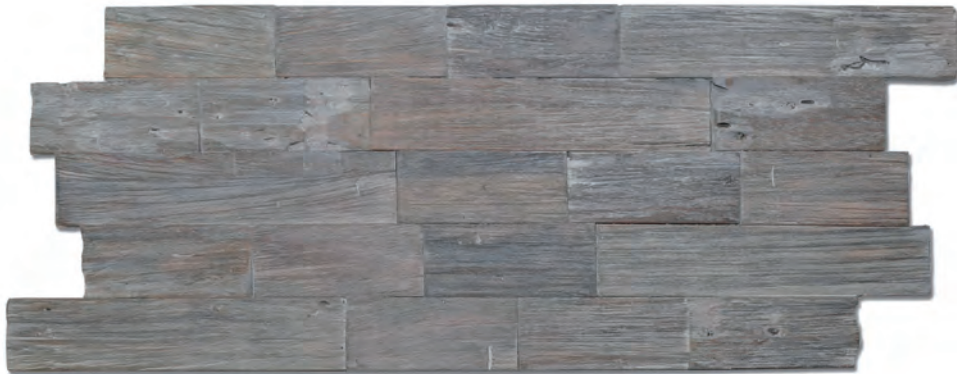

AXEWOOD FSC®

Ref. No.: BCL01WW Décor: WHITE WASHED	Essence: Bangkirai Format: 500 x 200 x 8-18 mm	Packing: 5 panels = 0,5 m² Connection: Interlock profile