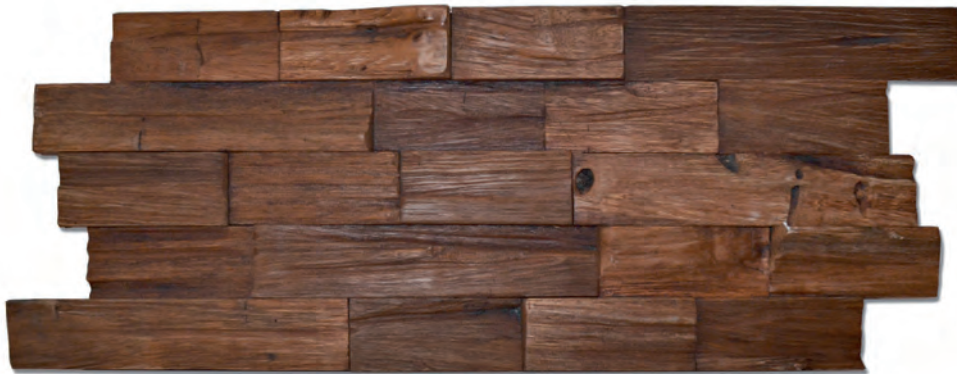

AXEWOOD FSC®

Ref. No.: BCL00N Décor: NATURE	Essence: Bangkirai Format: 500 x 200 x 8-18 mm	Packing: 5 panels = 0,5 m ² Connection: Interlock profile
--	---	---

AXEWOOD FSC®

Ref. No.: BCL03CO Décor: COFFEE	Essence: Bangkirai Format: 500 x 200 x 8-18 mm	Packing: 5 panels = 0,5 m ² Connection: Interlock profile
---	---	---